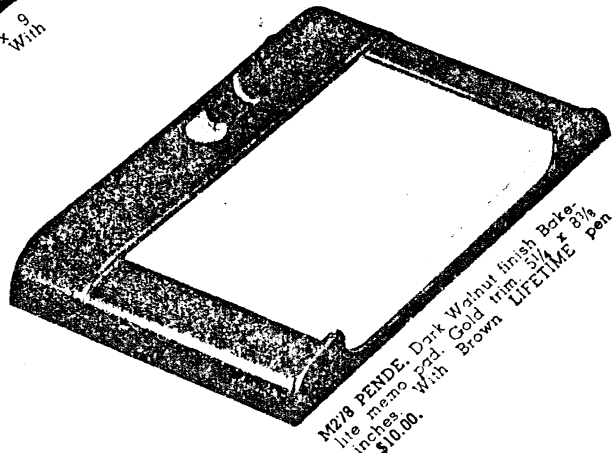

MAKE AN ENDURING IMPRESSION

— GIVE A SHEAFFER DRY-PROOF DESK SET

WHEN A GIFT IS GIVEN TO MARK A MILESTONE IN A BUSINESSMAN'S LIFE, IT IS ESSENTIAL THAT THE GIFT SHALL ENDURE. LIFETIME GIFTS ARE IDEAL; THEY ARE LIFETIME GUARANTEED.

All LIFETIME desk sets on this page also available with AUTOGRAPH LIFETIME pens for facsimile signature engraving (see page 8) at $8.00 additional per pen.